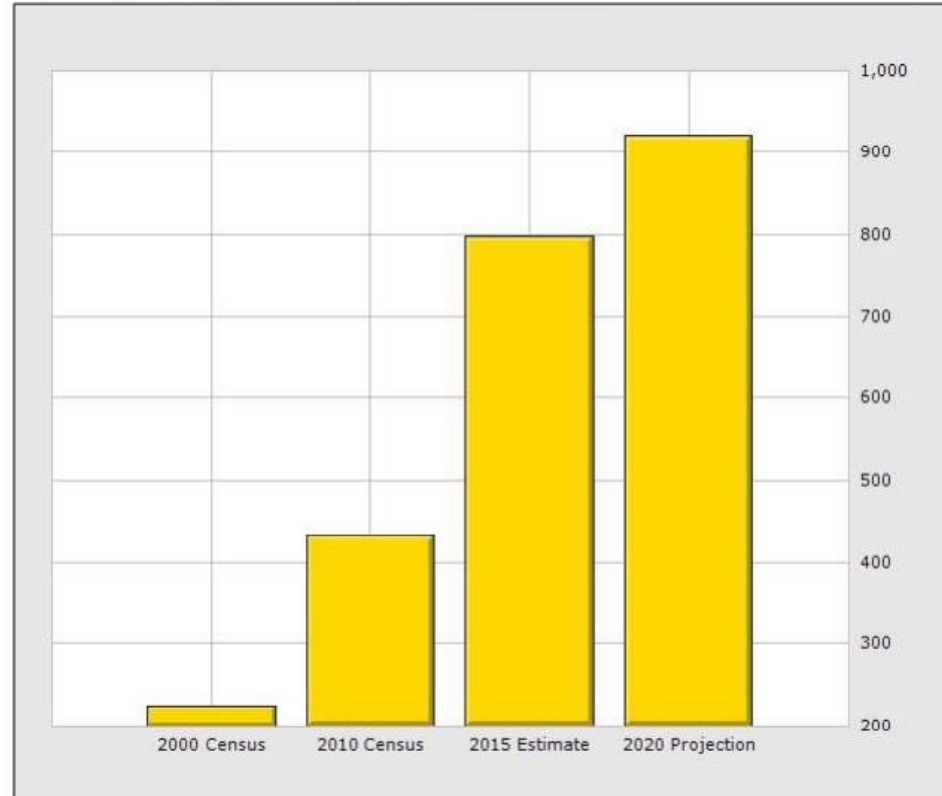

Population for 1 Mile Radius

5940 Camp Bullis Rd, San Antonio, TX 78257

Population	1 Mile	3 Mile	5 Mile
2015 Total Population:	798	14,221	81,150
2020 Population:	921	16,083	89,164
Pop Growth 2015-2020:	15.41%	13.09%	9.88%
Average Age:	37.40	37.20	35.40
Households			
2015 Total Households:	376	5,814	30,318
HH Growth 2015-2020:	16.22%	13.48%	10.13%
Median Household Inc:	\$104,787	\$110,631	\$90,632
Avg Household Size:	2.10	2.40	2.50
2015 Avg HH Vehicles:	2.00	2.00	2.00
Housing			
Median Home Value:	\$611,764	\$402,964	\$295,551
Median Year Built:	2008	2004	2001